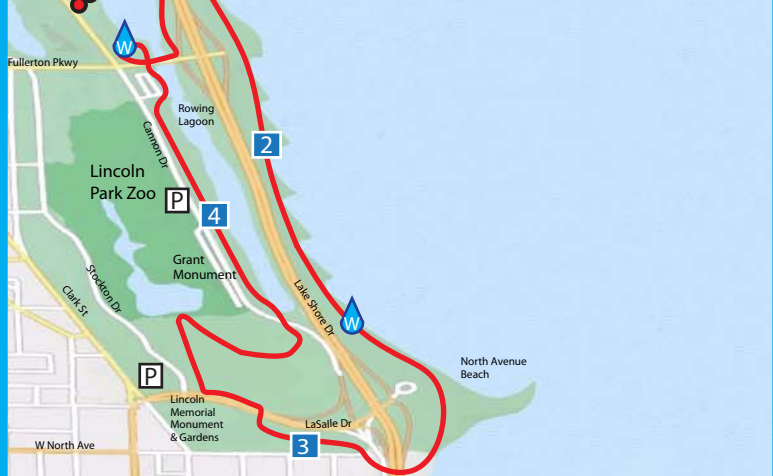

Chi Town Half Marathon & 10k

www.AllCommunityEvents.com

Half Marathon Course Map

- Parking
- Start
- Finish
- Water & Sports Drink @ Mi ~2.3, 4.5, 6.5, 8, 10, 11.6
- Toilet
- Mile Marker
- Check In
- Half Marathon Course

N

www.AllCommunityEvents.com

Map not to scale. Locations and Course are approximate. Course subject to change without notice. Map background from Mapquest.com