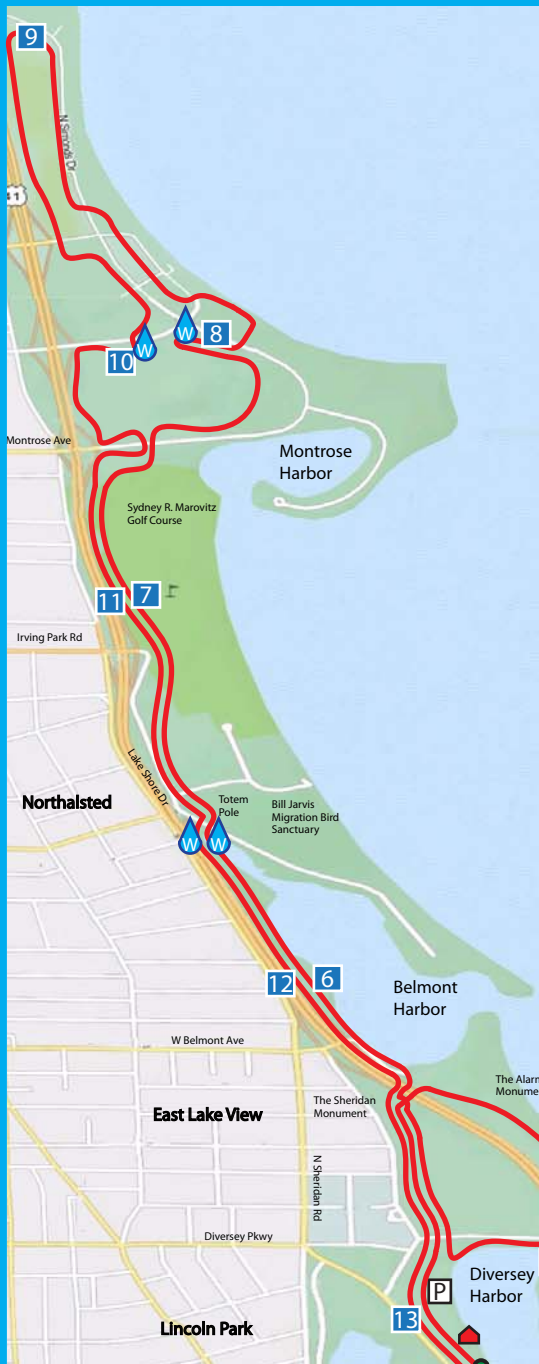

Chi Town Half Marathon & 10k

www.AllCommunityEvents.com

Half Marathon Course Map

- Parking
- Start
- Finish
- Water & Sports Drink @ Mi ~2.3, 4.5, 6.5, 8, 10, 11.6
- Toilet
- Mile Marker
- Check In
- Half Marathon Course

N

www.AllCommunityEvents.com

Map not to scale. Locations and Course are approximate. Course subject to change without notice. Map background from Mapquest.com